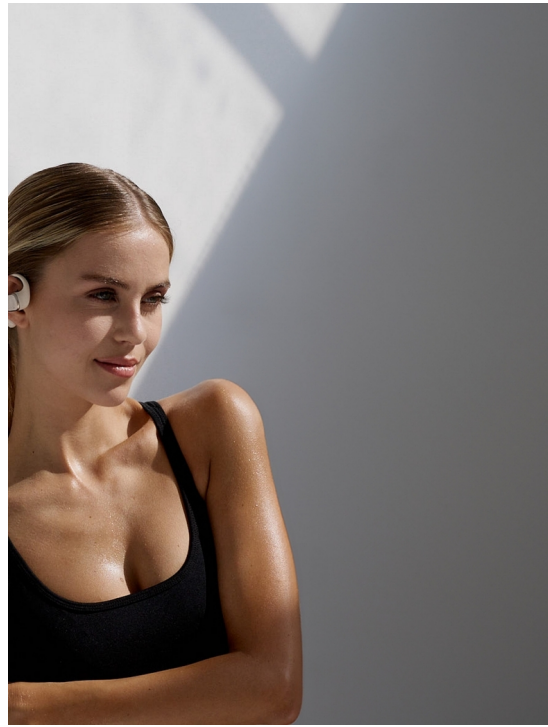

MICHAEL WENZ

NO TOYS