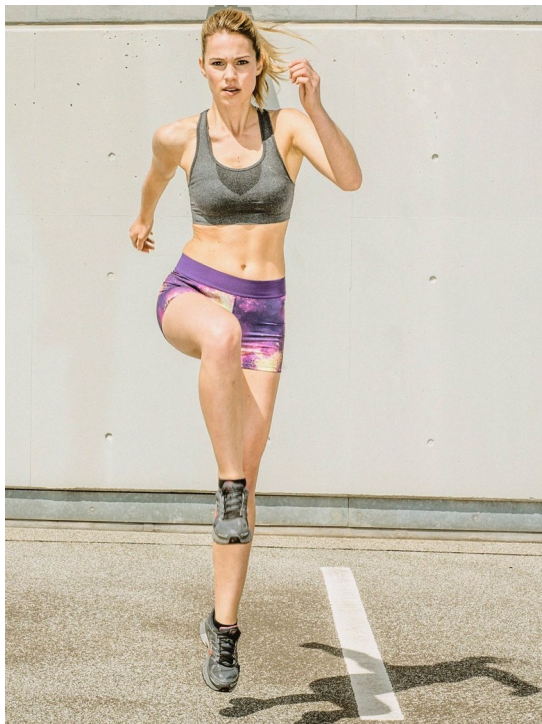

SVENJA HOLTMANN

NO TOYS