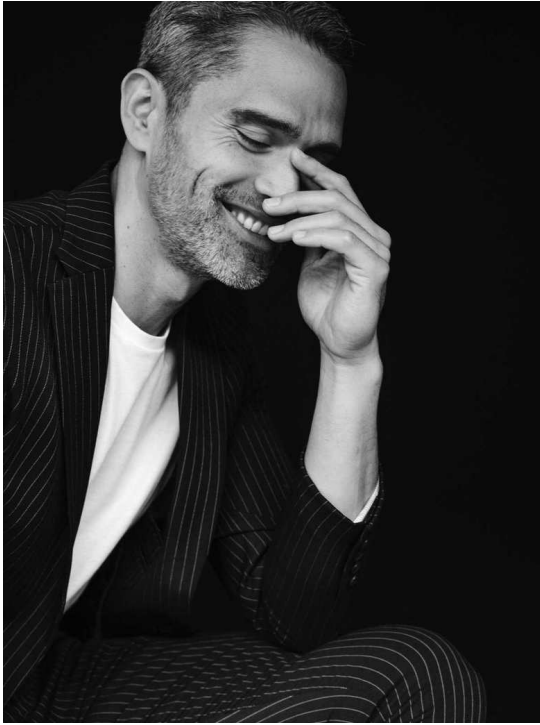

DAVE-GORDON BÖHM

NO TOYS