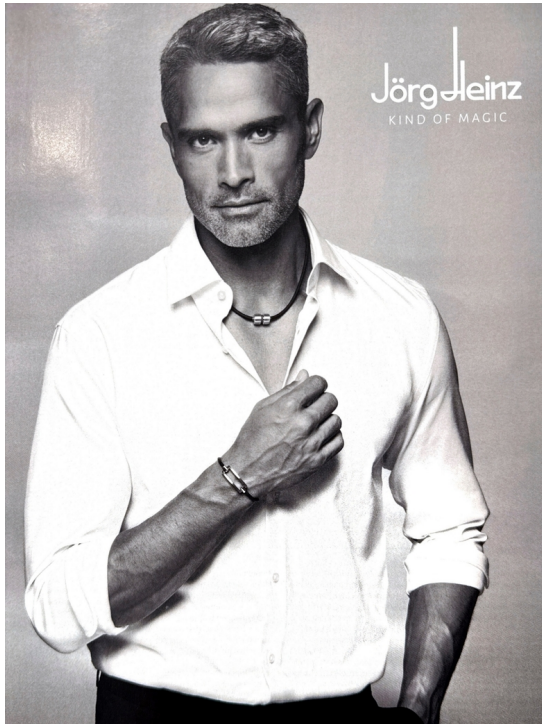

DAVE-GORDON BÖHM

NO TOYS