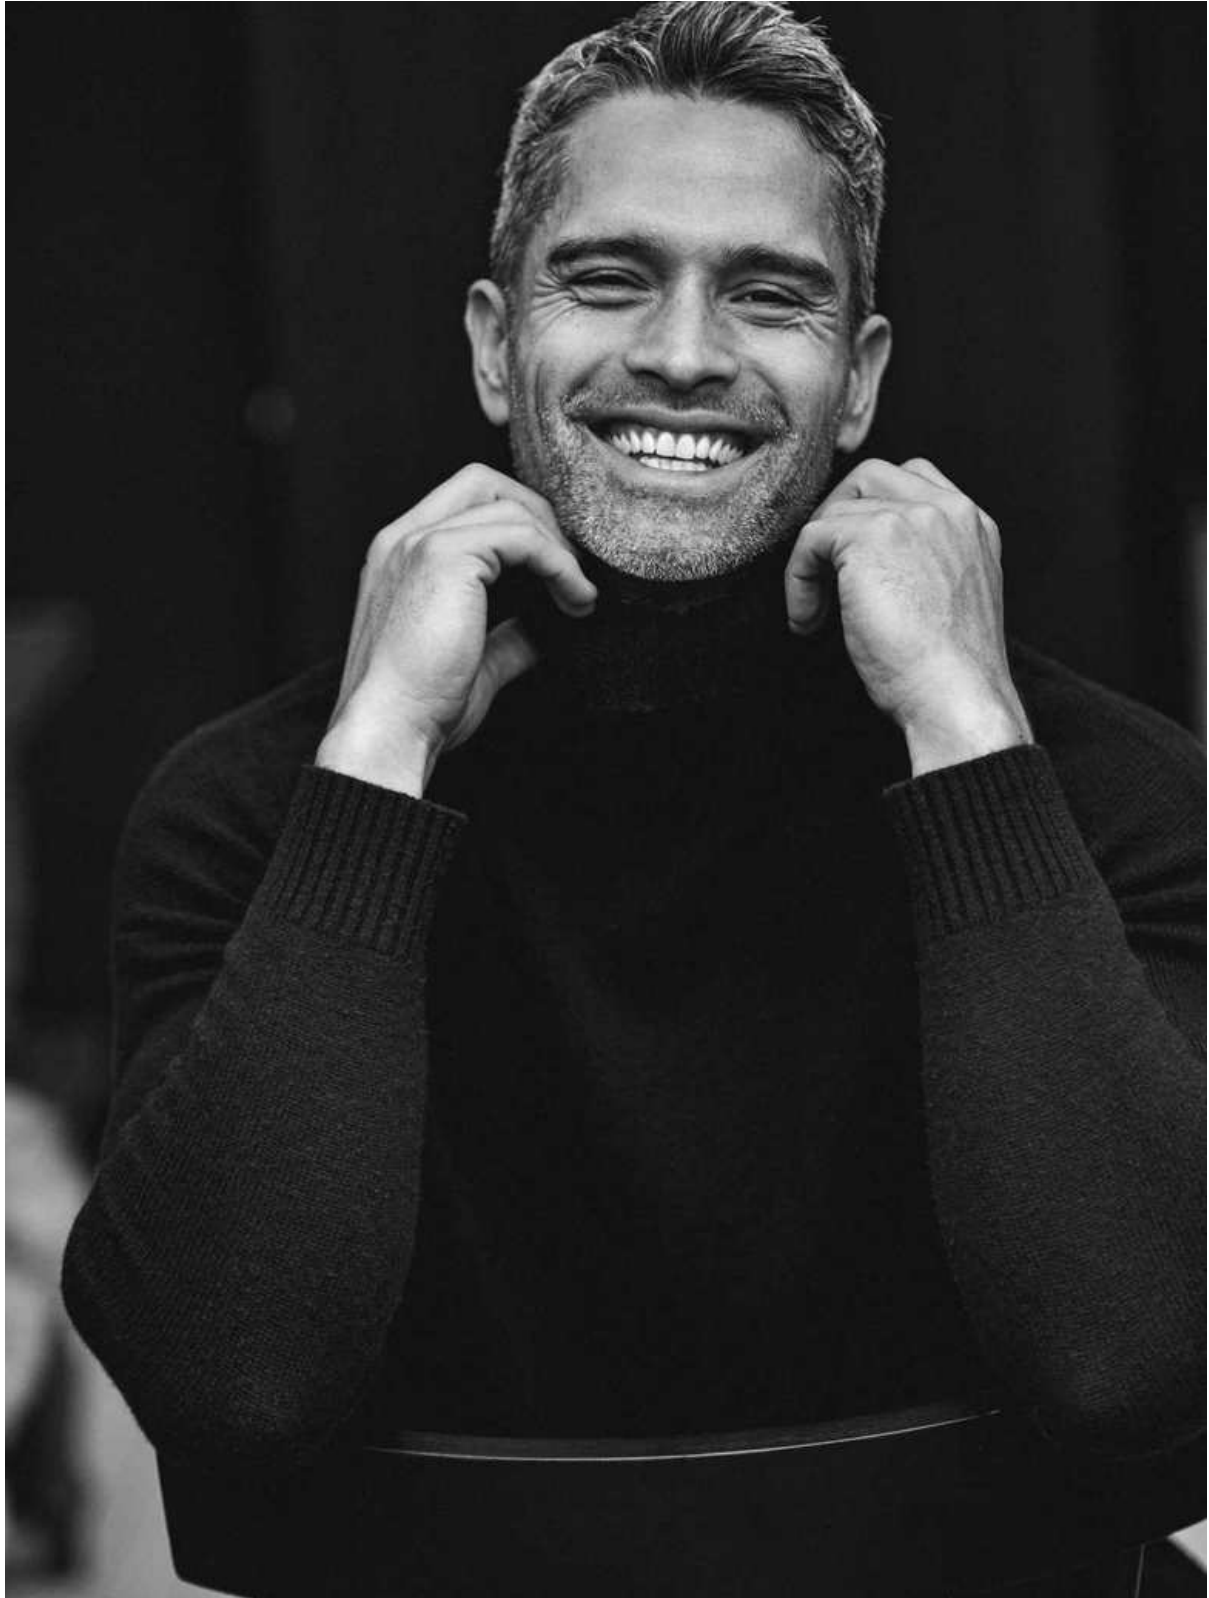

DAVE-GORDON BÖHM

HEIGHT 189 BUST 104 WAIST 84 HIPS 102 SHOES 45 SUIT 98 HAIR SALT & PEPPER EYES BROWN

NO TOYS

DAVE-GORDON BÖHM

NO TOYS

DAVE-GORDON BÖHM

NO TOYS

DAVE-GORDON BÖHM