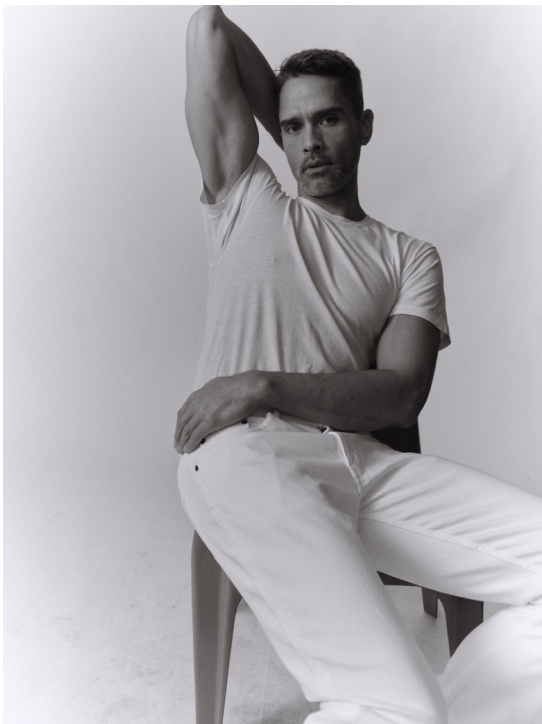

DAVE-GORDON BÖHM

NO TOYS