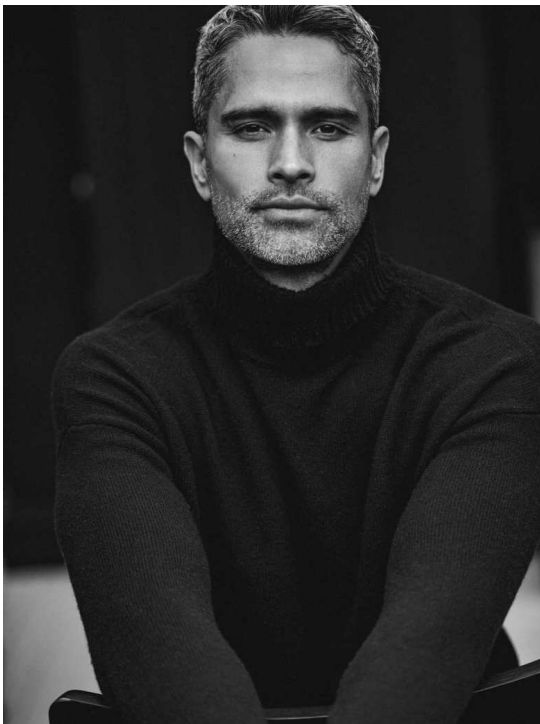

DAVE-GORDON BÖHM

NO TOYS