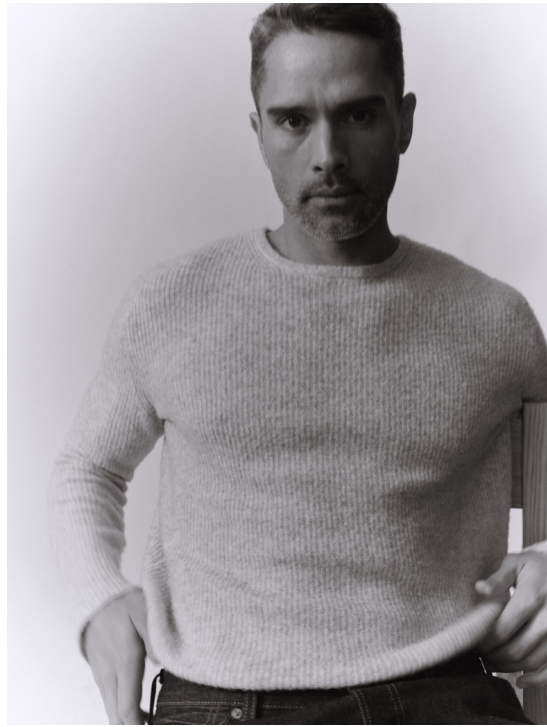

DAVE-GORDON BÖHM

NO TOYS