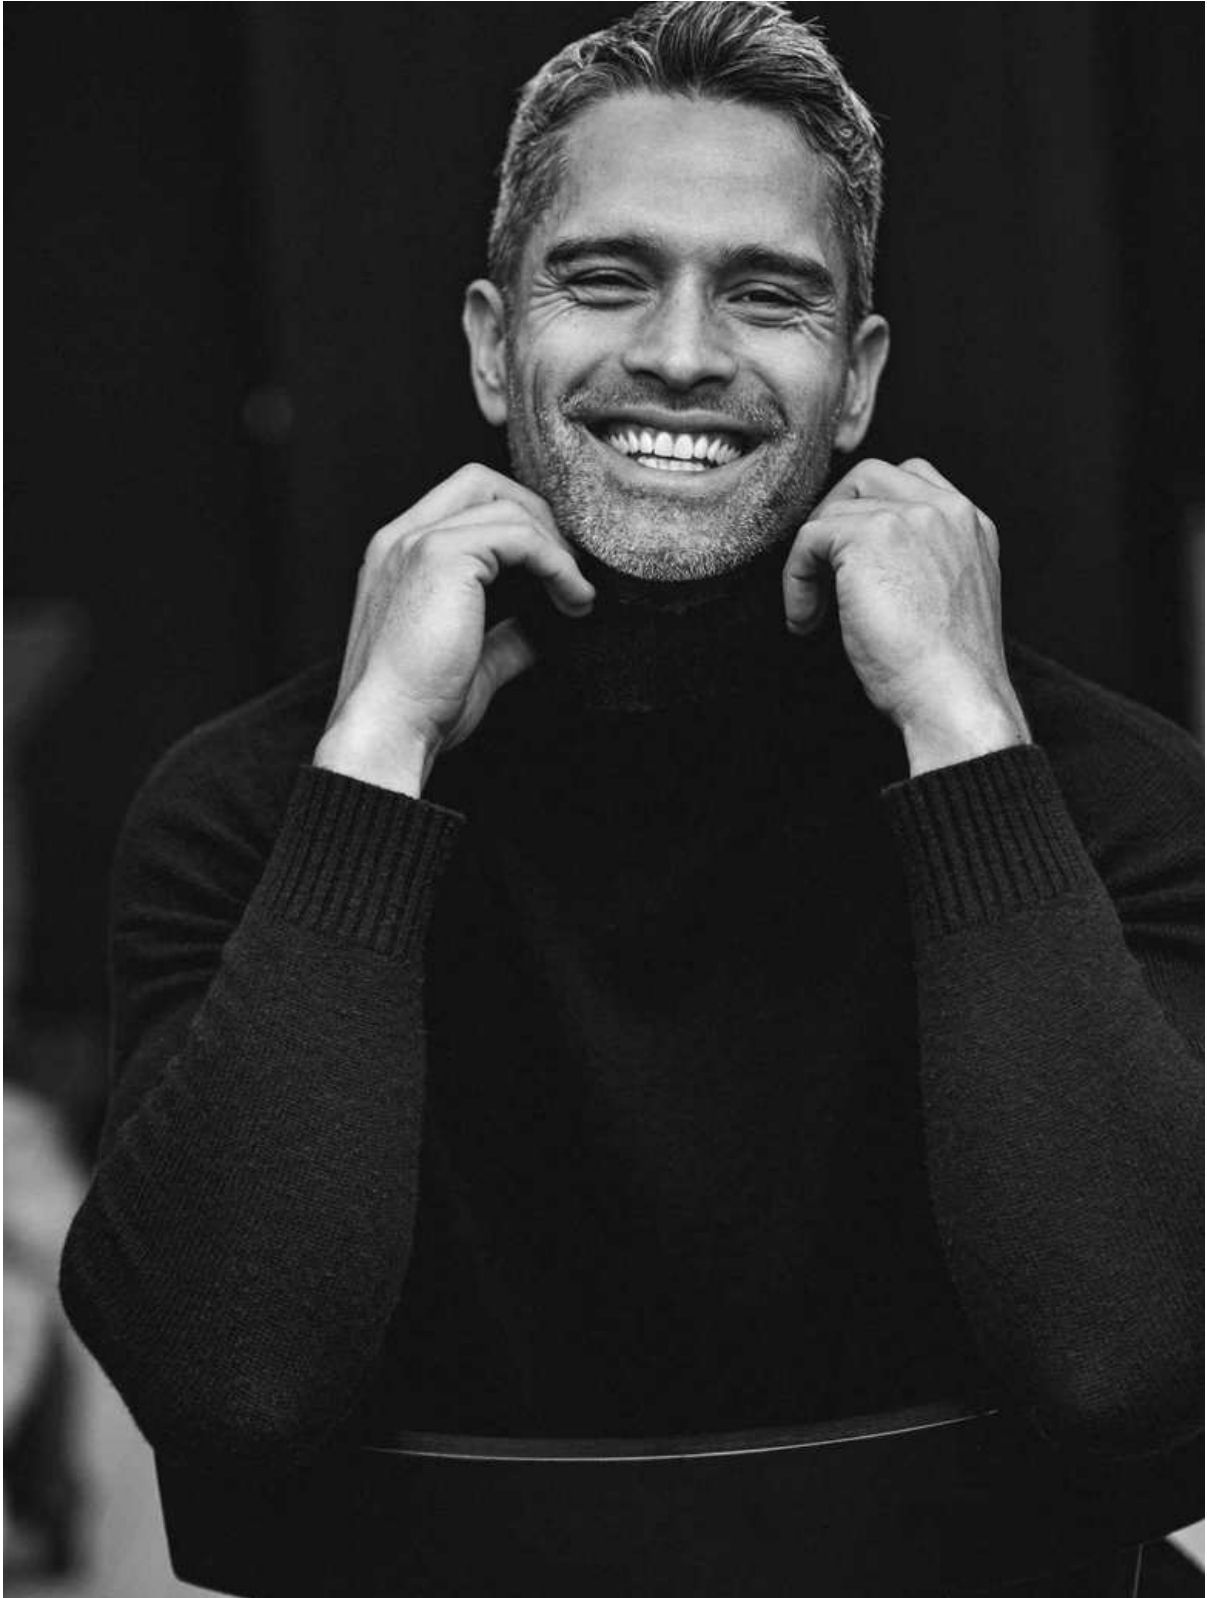

DAVE-GORDON BÖHM

HEIGHT 189 BUST 104 WAIST 84 HIPS 102 SHOES 45 SUIT 98 HAIR SALT & PEPPER EYES BROWN

NO TOYS

DAVE-GORDON BÖHM

NO TOYS

DAVE-GORDON BÖHM

NO TOYS

DAVE-GORDON BÖHM