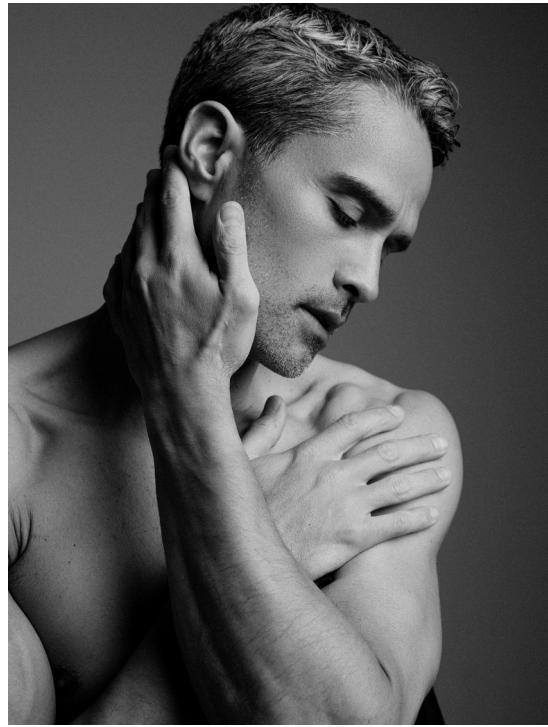

DAVE-GORDON BÖHM

NO TOYS