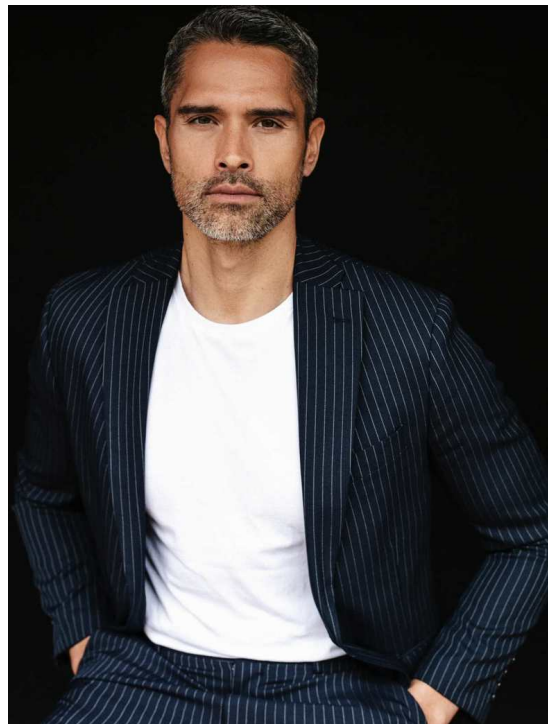

DAVE-GORDON BÖHM

NO TOYS