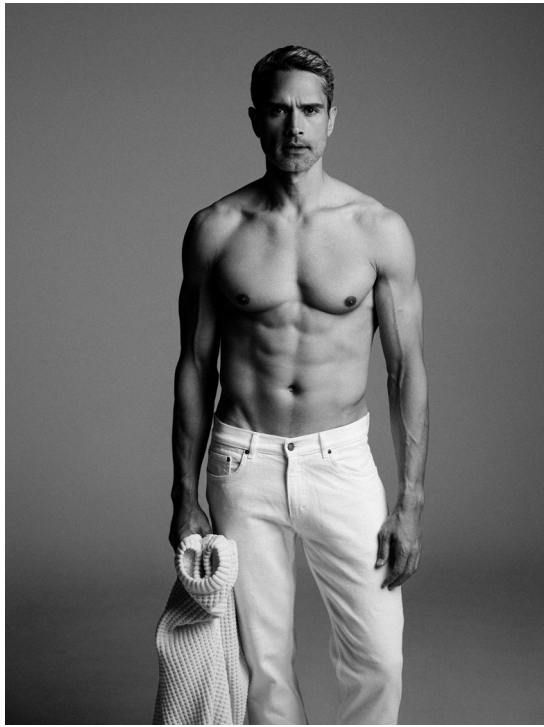

DAVE-GORDON BÖHM

NO TOYS