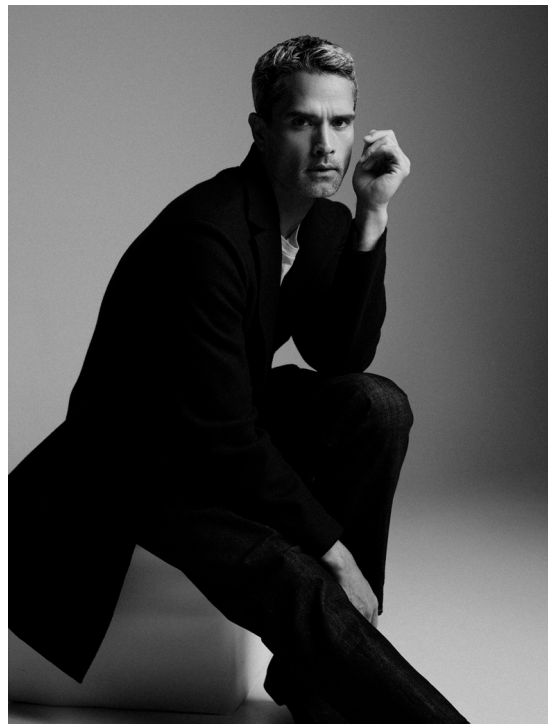

DAVE-GORDON BÖHM

NO TOYS