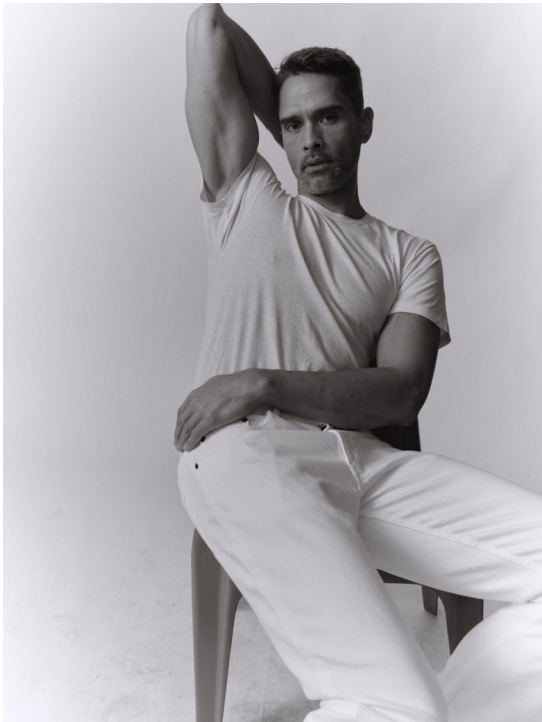

DAVE-GORDON BÖHM

NO TOYS