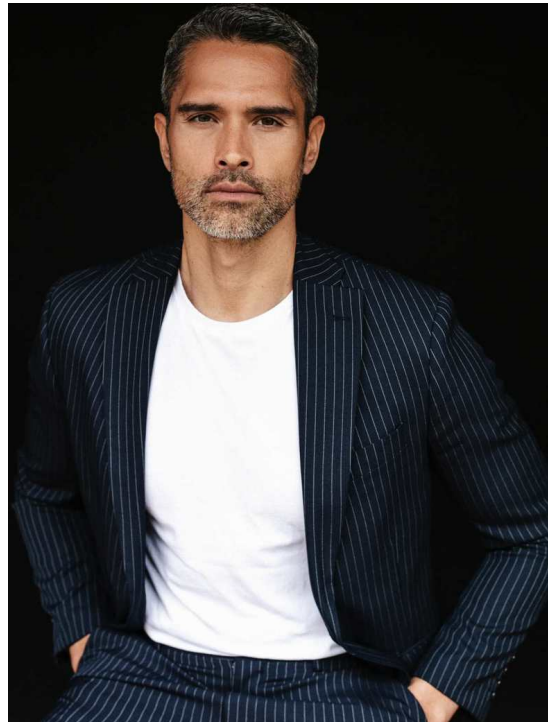

DAVE-GORDON BÖHM

NO TOYS