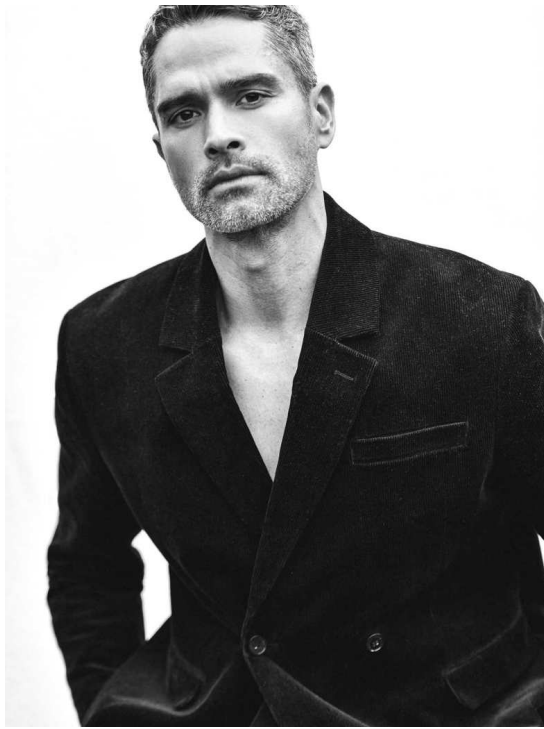

DAVE-GORDON BÖHM

NO TOYS