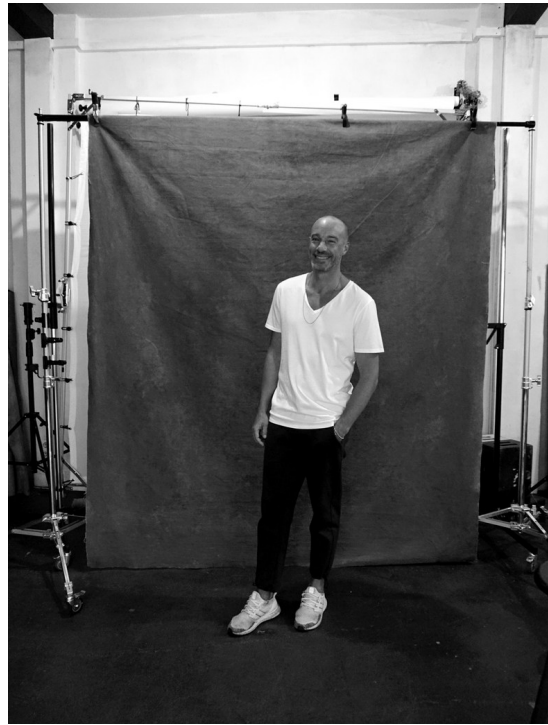

DENNIS SCHOLZ actor

HEIGHT 182 BUST 97 WAIST 83 HIPS 97 SHOES 42 SUIT 50 HAIR BROWN EYES BLUE

NO TOYS

DENNIS SCHOLZ actor

NO TOYS

DENNIS SCHOLZ actor

NO TOYS

DENNIS SCHOLZ actor

NO TOYS

DENNIS SCHOLZ actor

NO TOYS