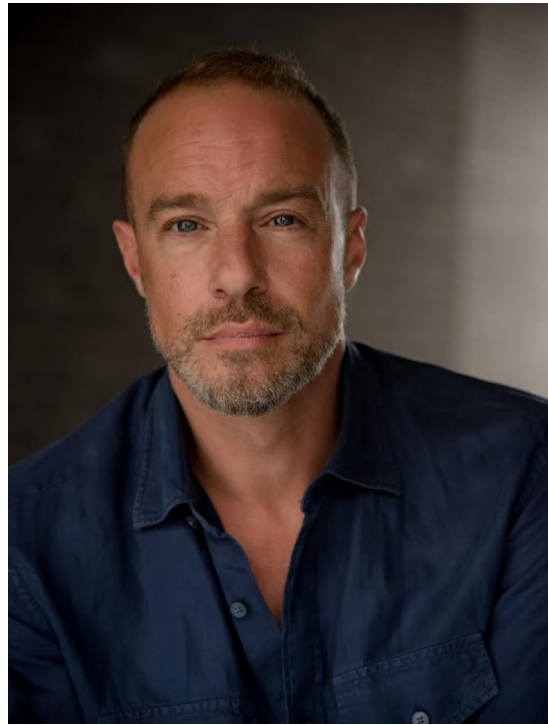

DENNIS SCHOLZ actor

HEIGHT 182 BUST 97 WAIST 83 HIPS 97 SHOES 42 SUIT 50 HAIR BROWN EYES BLUE

NO TOYS

DENNIS SCHOLZ actor

NO TOYS

DENNIS SCHOLZ actor

NO TOYS

DENNIS SCHOLZ actor

NO TOYS

DENNIS SCHOLZ actor

NO TOYS