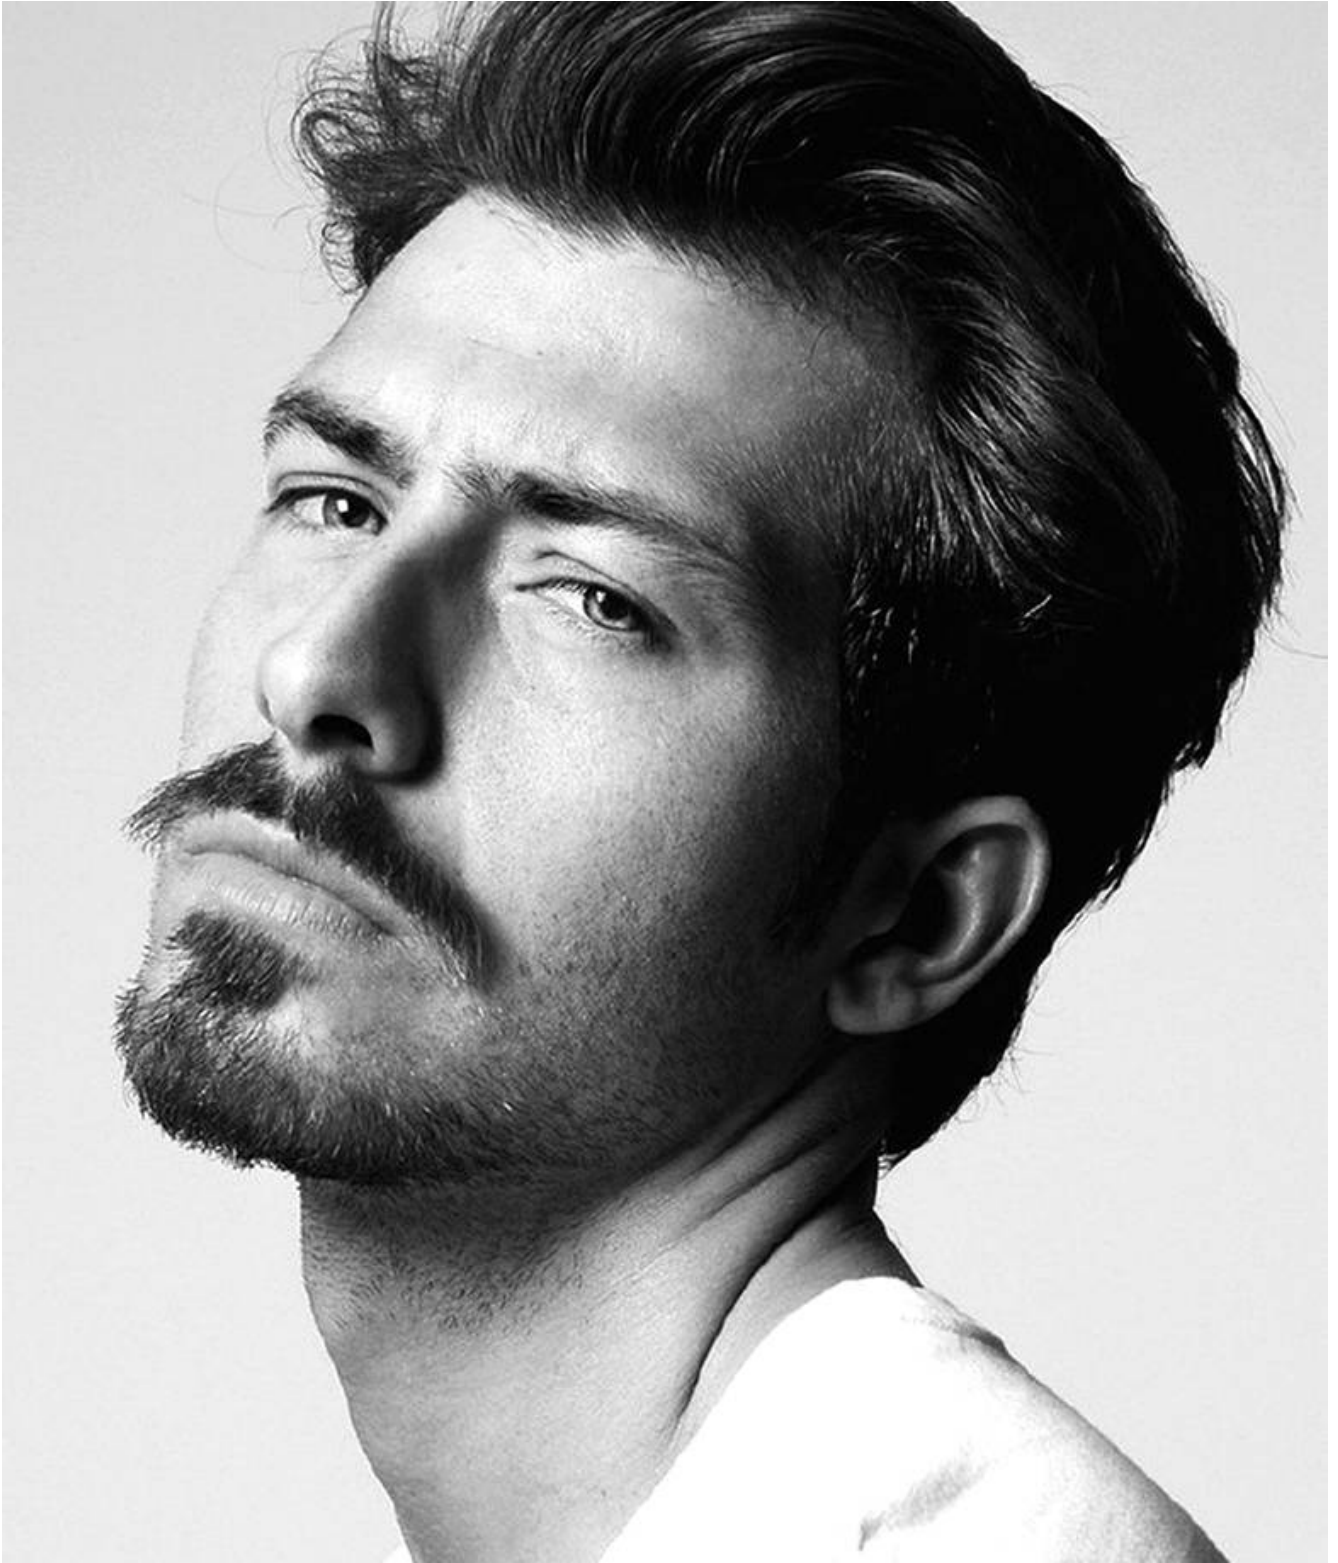

NO TOYS

GREGORY BLONDEAU

HEIGHT: 182 | DRESS: 48 | BUST: 99 | WAIST: 77 | HIPS: 97 | SHOES: 43 | HAIR: BROWN | EYES: BLUE

NO TOYS
MODELAGENCY
SCHWANENMARKT 12
40213 DÜSSELDORF
+49 211 32 21 00
www . notoys . de