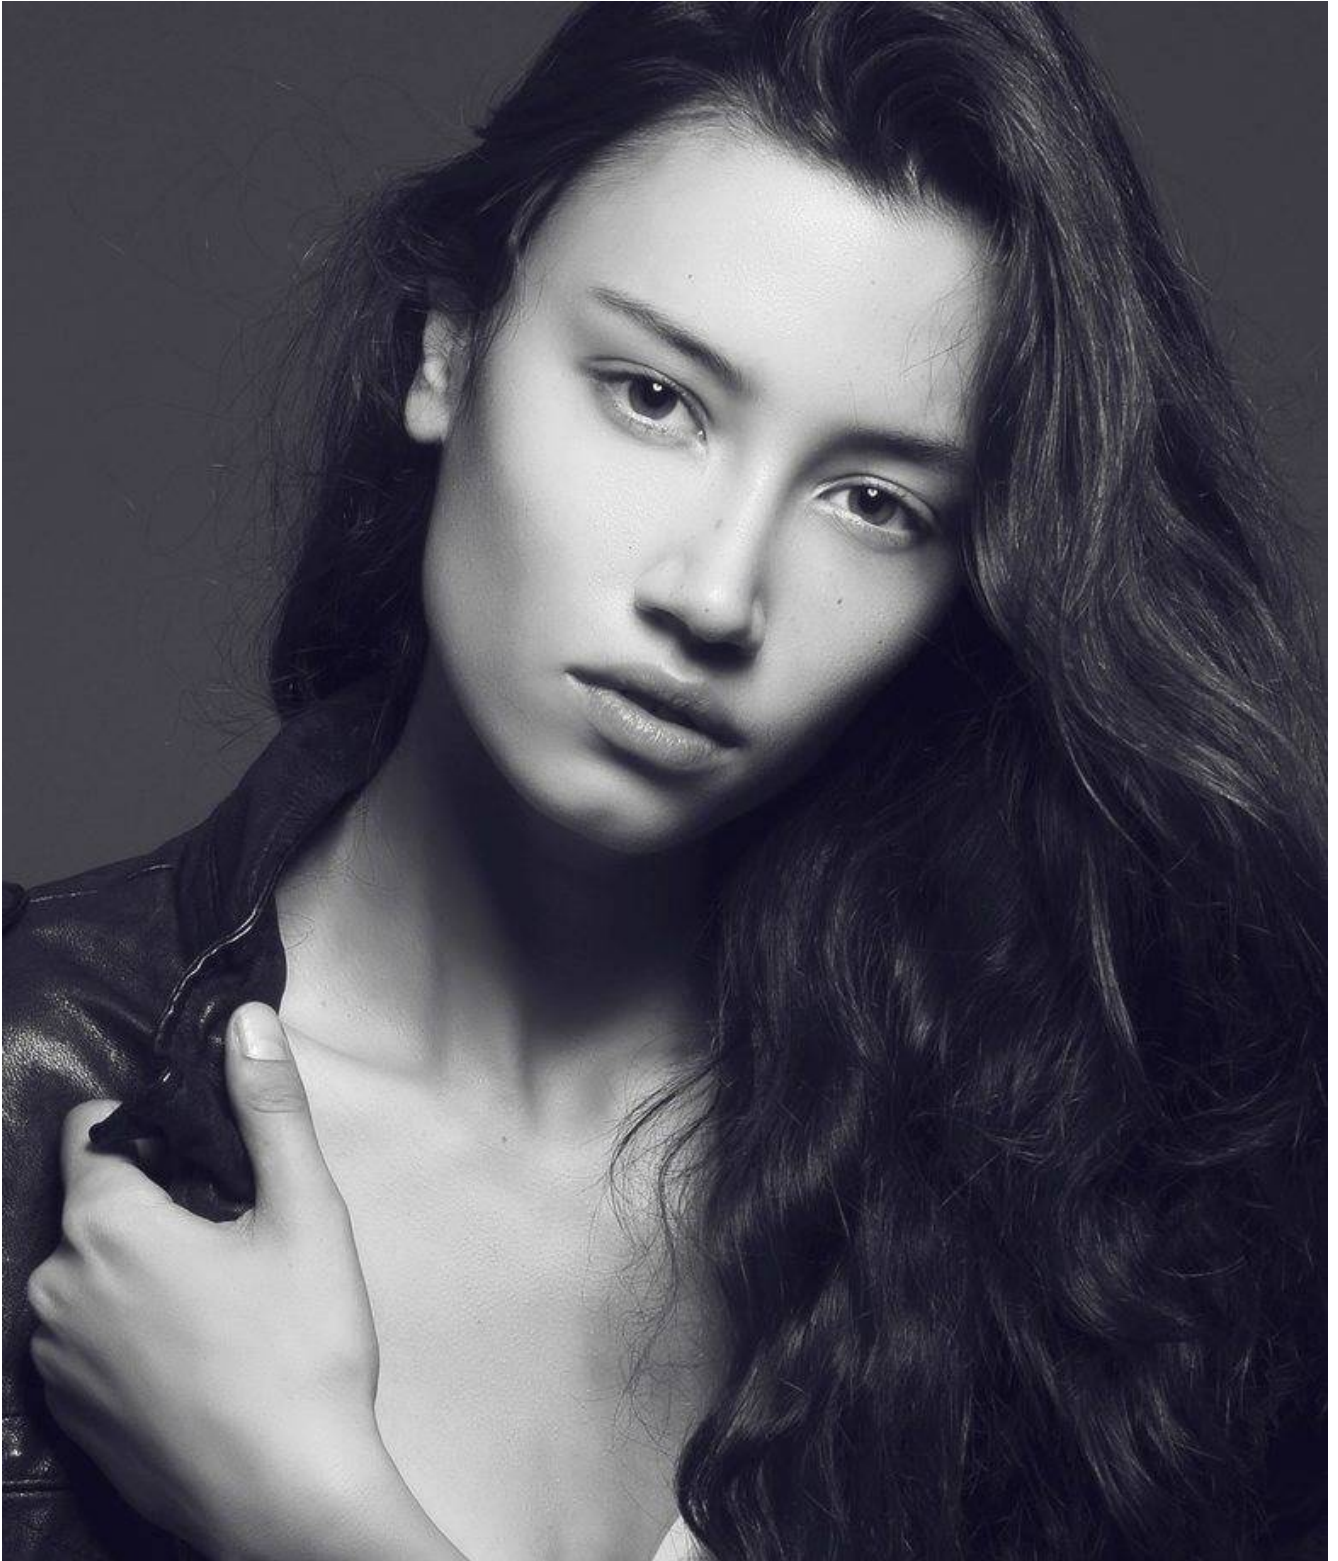

NO TOYS

SENNA VISSER

HEIGHT: 180 | DRESS: 36 | BUST: 80 | WAIST: 60 | HIPS: 90 | SHOES: 40 | HAIR: BROWN | EYES: BROWN

NO TOYS
MODELAGENCY
SCHWANENMARKT 12
40213 DÜSSELDORF
+49 211 32 21 00
www . notoys . de