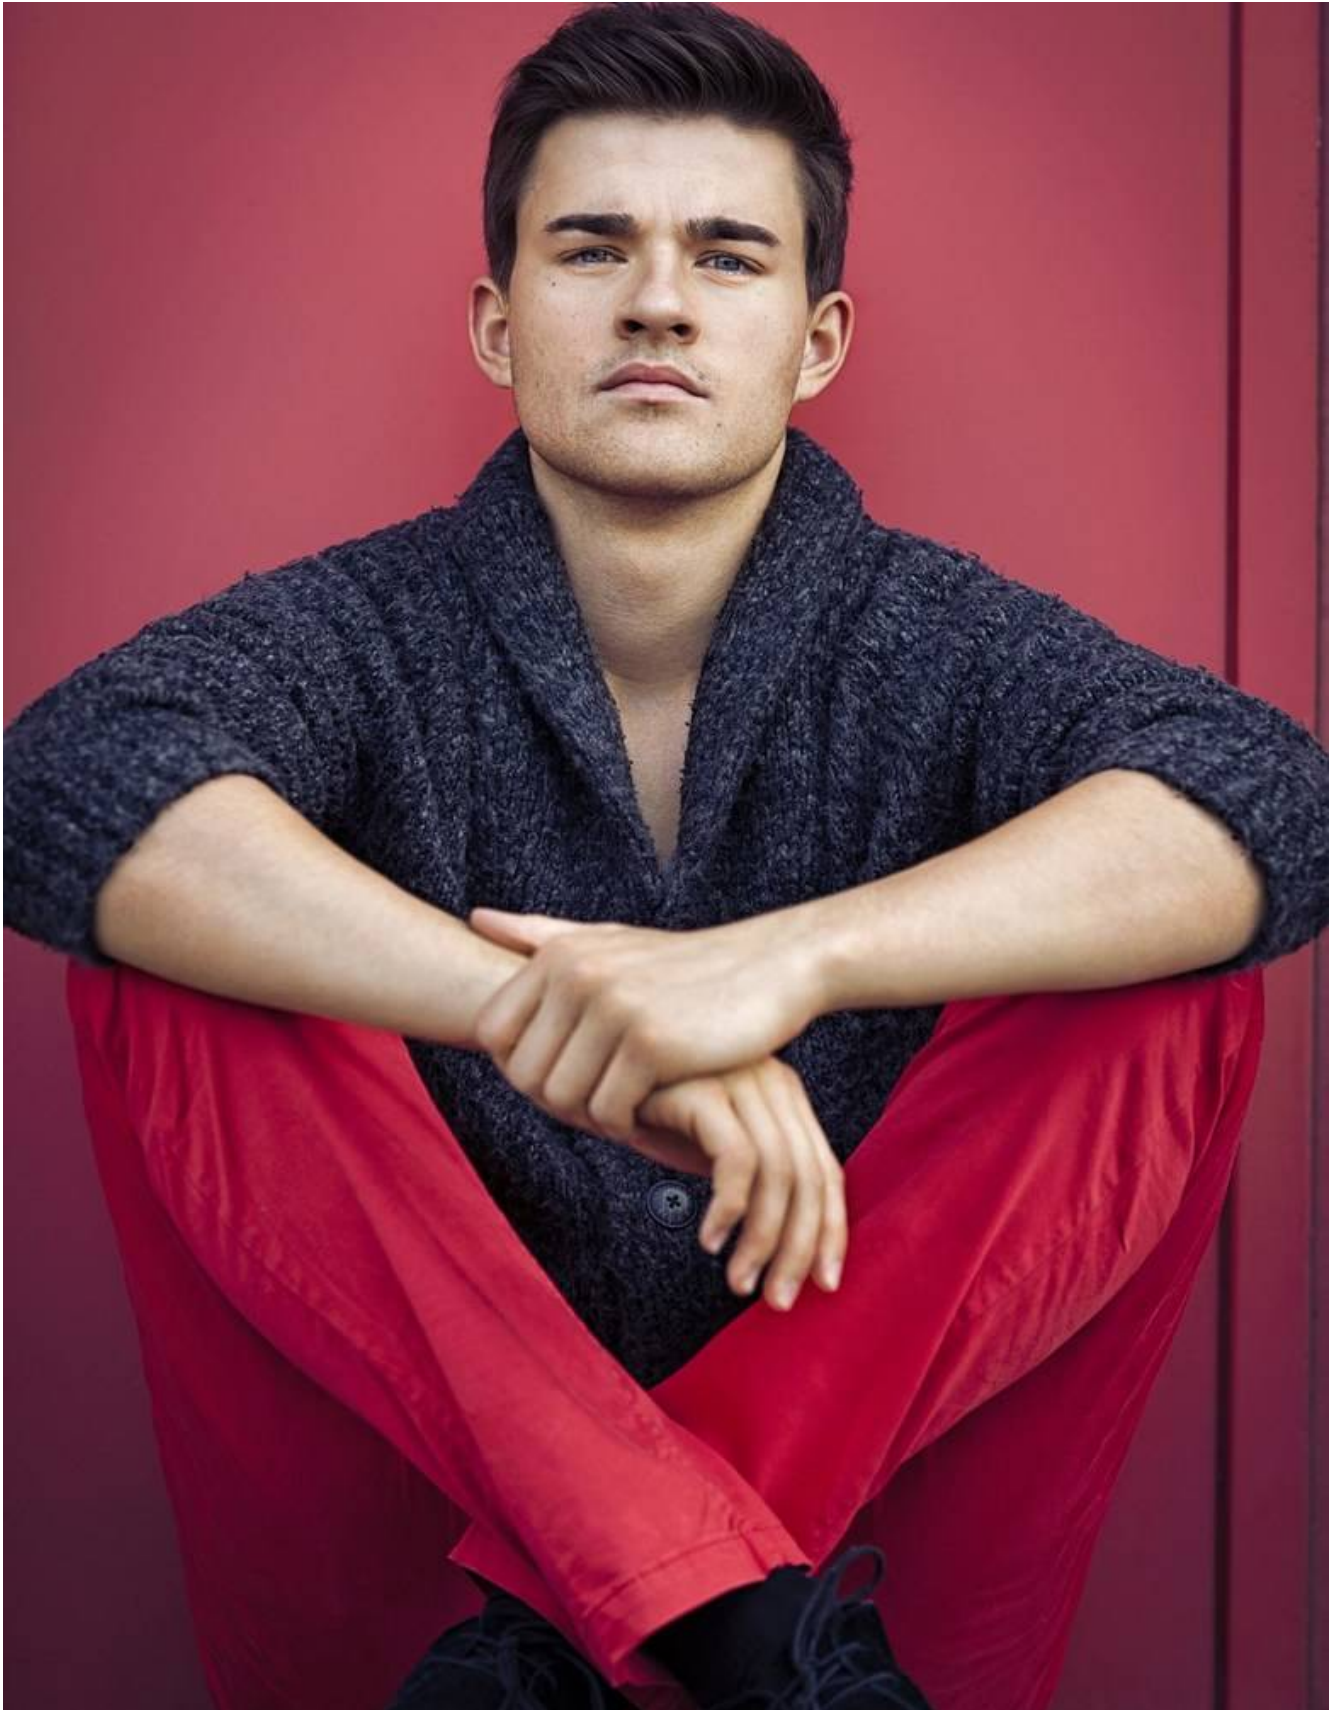

NO TOYS

PATRICK MÖLLEKEN

HEIGHT: 188 | DRESS: 98 | BUST: 98 | WAIST: 79 | HIPS: 100 | SHOES: 46 | HAIR: BROWN | EYES: BLUE

NO TOYS
MODELAGENCY
SCHWANENMARKT 12
40213 DÜSSELDORF
+49 211 32 21 00
[www . notoys . de](http://www.notoys.de)