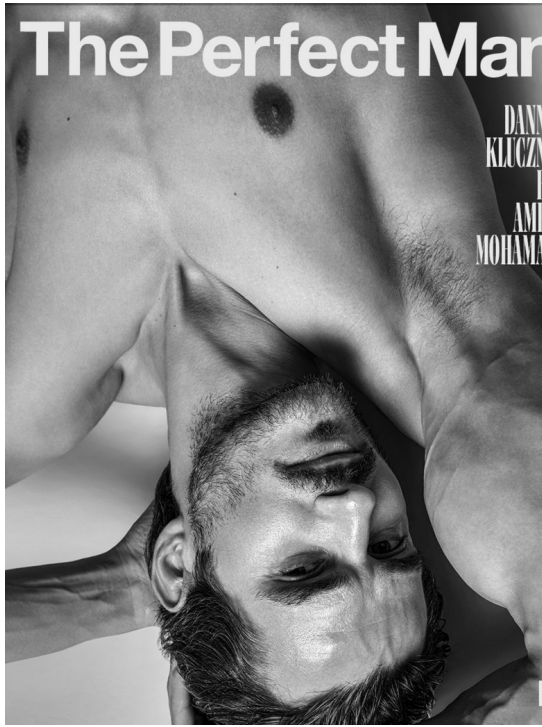

DANNY KLUCZNY