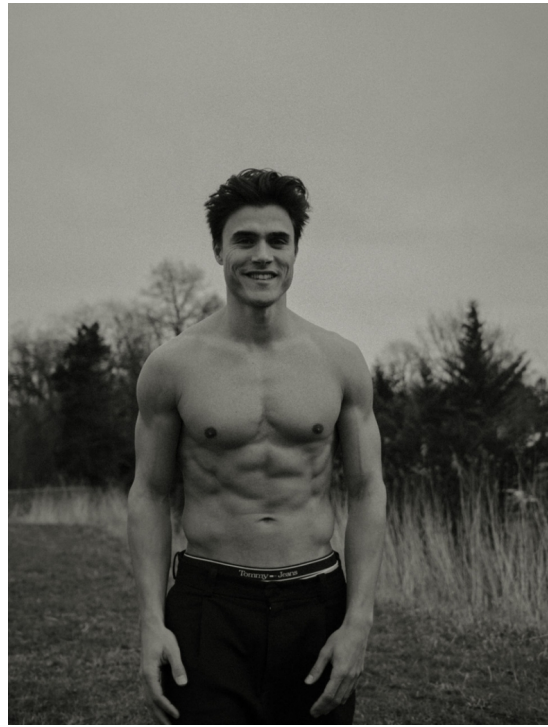

TOM CORNELISSE

NO TOYS