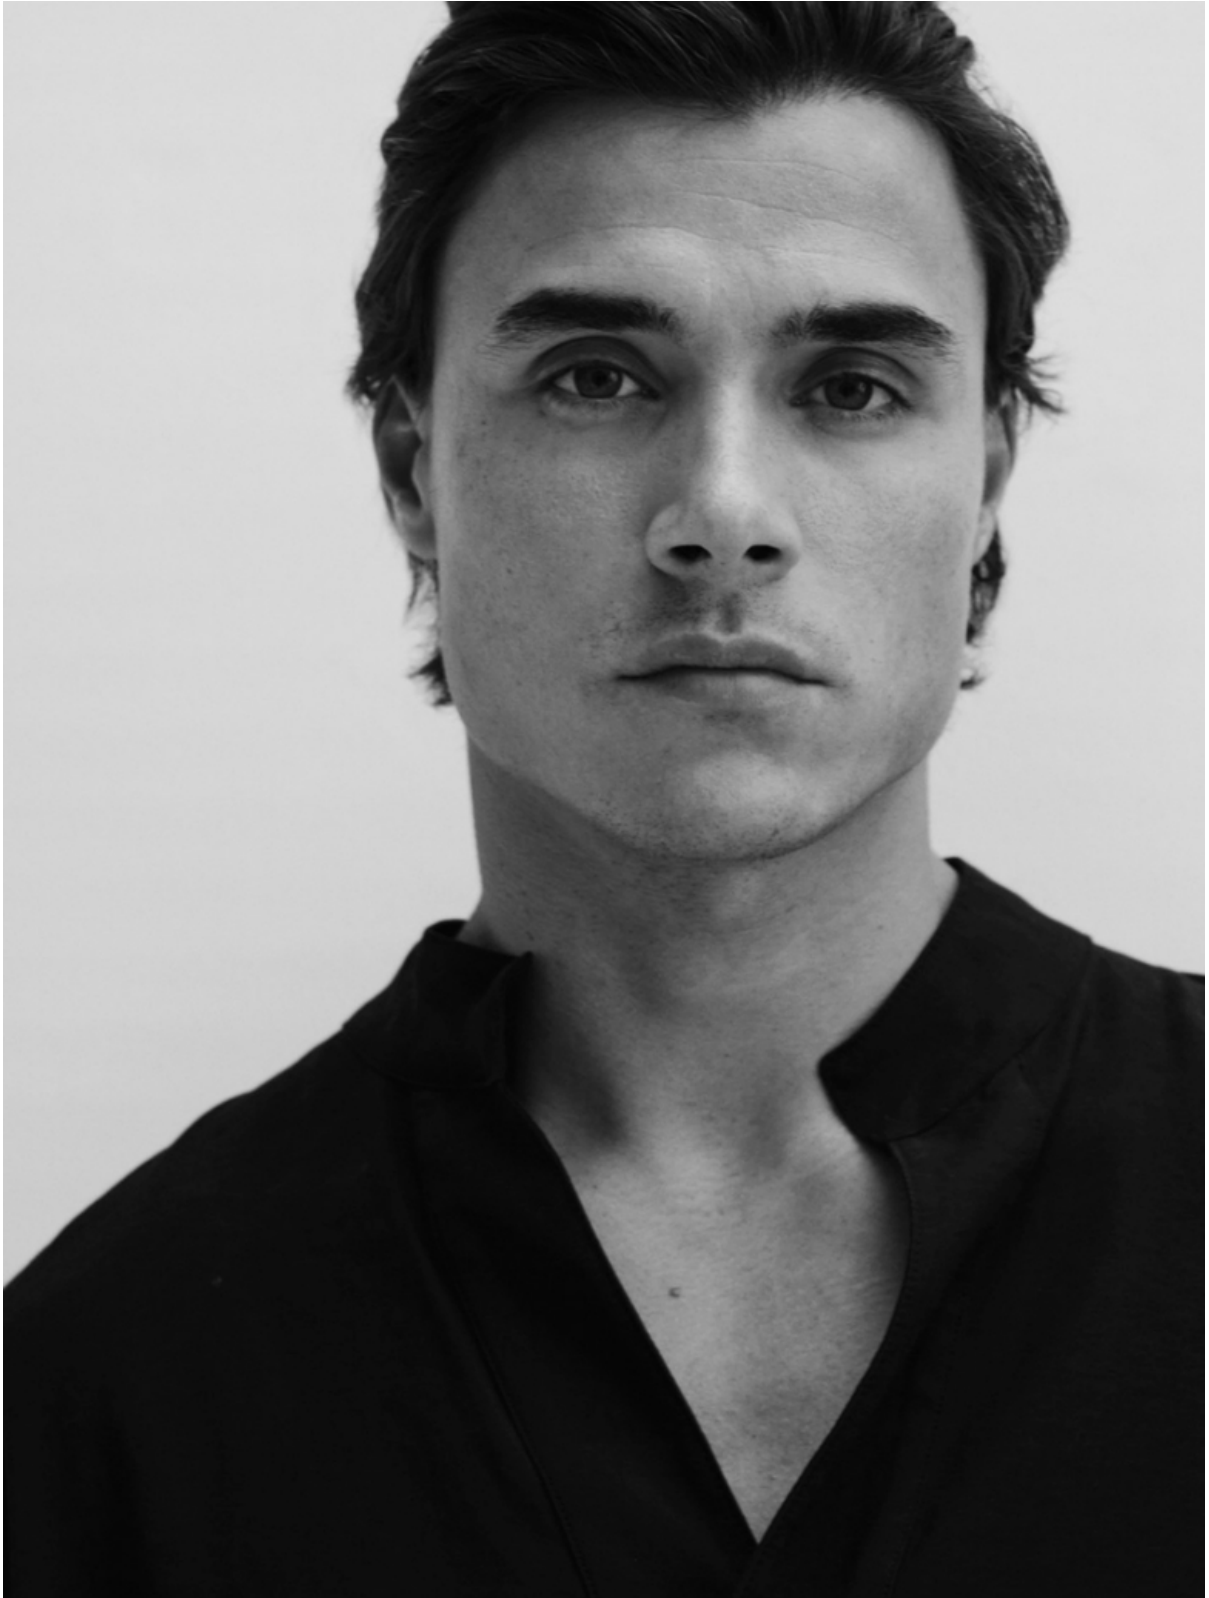

TOM CORNELISSE

HEIGHT 185 BUST 104 WAIST 83 HIPS 100 SHOES 44 SUIT 48 HAIR BROWN EYES BROWN

NO TOYS

TOM CORNELISSE

NO TOYS

TOM CORNELISSE

NO TOYS

TOM CORNELISSE