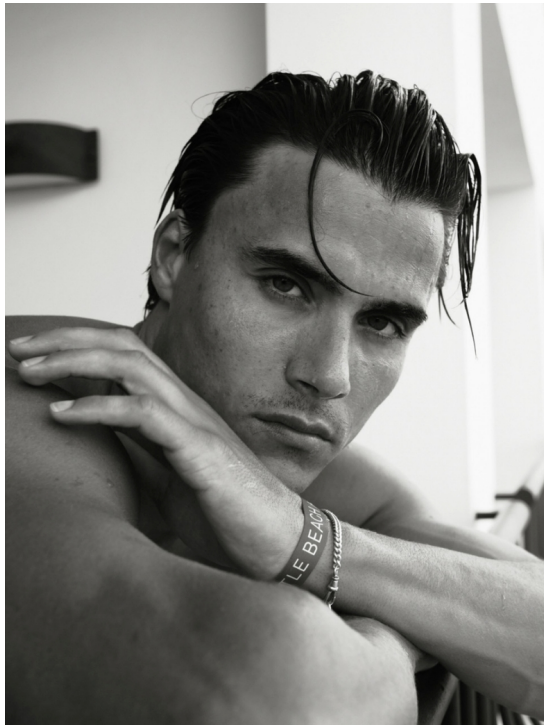

TOM CORNELISSE

HEIGHT 185 BUST 104 WAIST 83 HIPS 100 SHOES 44 SUIT 48 HAIR BROWN EYES BROWN

NO TOYS

TOM CORNELISSE

NO TOYS

TOM CORNELISSE

NO TOYS

TOM CORNELISSE