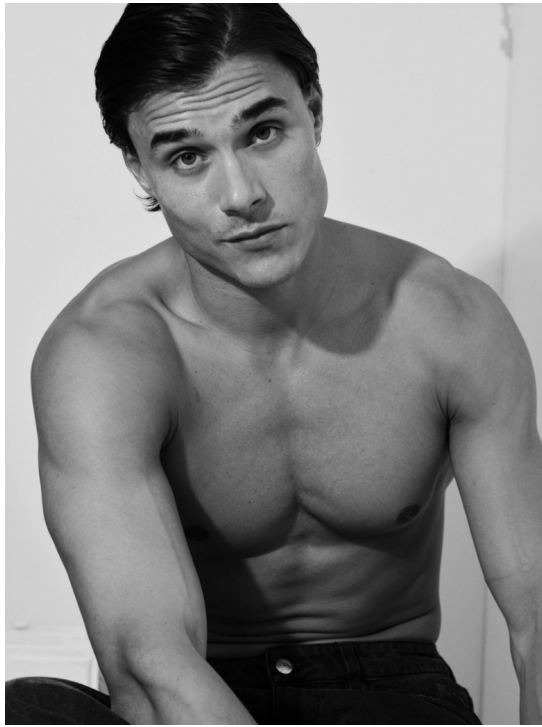

TOM CORNELISSE

HEIGHT 185 BUST 104 WAIST 83 HIPS 100 SHOES 44 SUIT 48 HAIR BROWN EYES BROWN

NO TOYS

TOM CORNELISSE

NO TOYS

TOM CORNELISSE

NO TOYS

TOM CORNELISSE