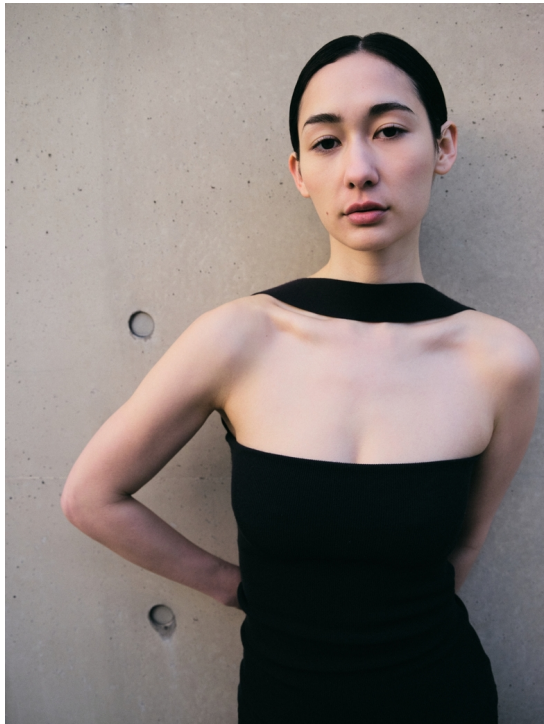

LAILA WU

NO TOYS